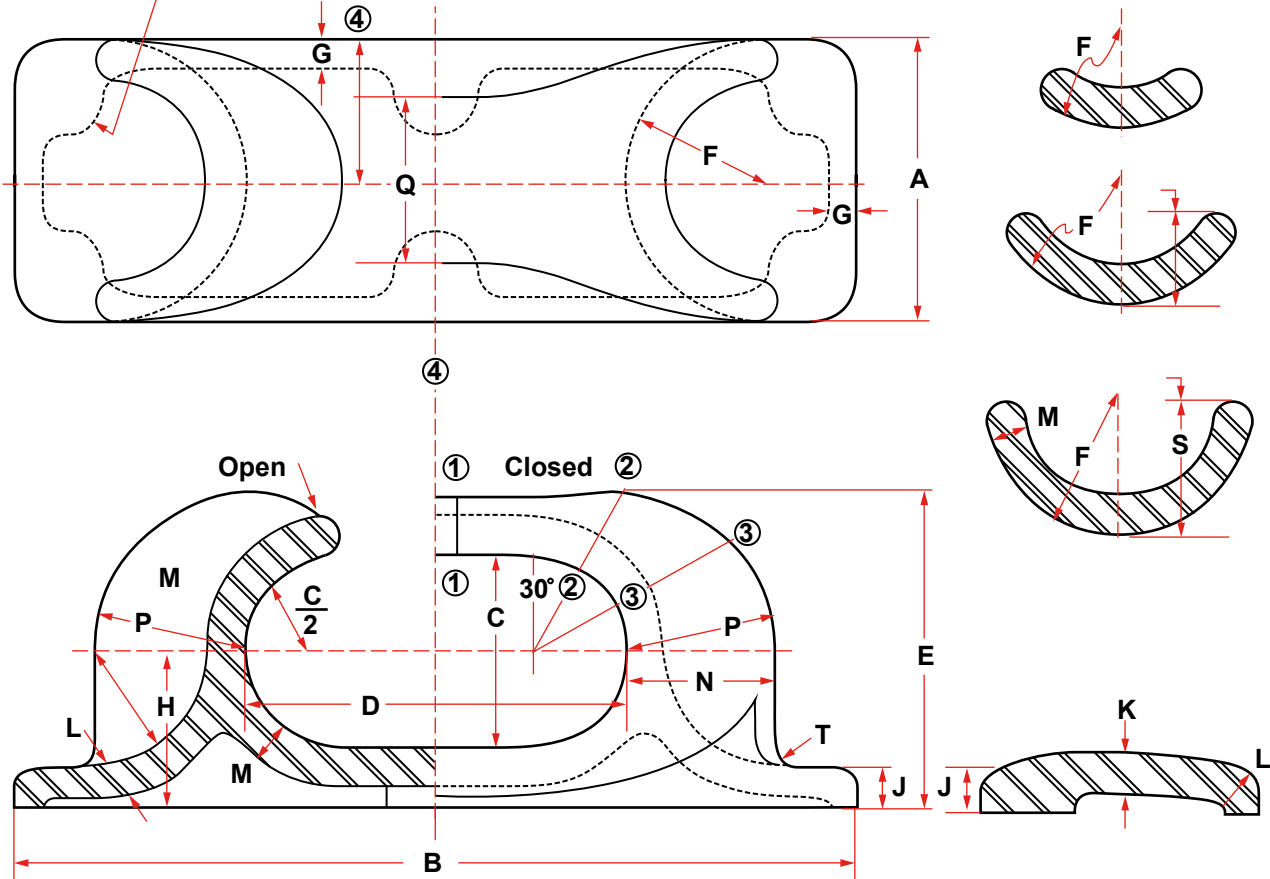

DECK MOUNT PLAIN CHOCK

Pads for Bolting to Wooden Dock Omitted Unless Specified on Order.

SIZE	DIMENSIONS (INCHES)																
A	B	C	D	E	F	G	H	J	K	L	M	N	P	Q	R	S	T
6	19-3/4	4	8	6-3/4	3	3/4	3-3/8	1	1-3/8	3/4	1	3-1/4	3-3/8	3-1/2	1-7/8	2-7/8	3/8
7	22-3/8	4-3/8	9-1/4	7-7/8	3-1/2	3/4	3-15/16	1-3/16	1-3/8	7/8	1-1/8	3-13/16	3-15/16	4-1/8	2-3/16	3-15/16	3/8
8	25-1/4	5-3/8	10-3/4	9	4	7/8	4-1/2	1-5/16	1-13/16	1	1-1/4	4-3/8	4-1/2	4-3/4	2-9/16	3-3/4	1/2
9	27-3/4	6	12	10-1/8	4-1/2	7/8	5-1/16	1-1/2	2-1/16	1-1/8	1-3/8	4-7/8	5-1/16	5-1/4	2-7/8	4-1/4	1/2
10	30-3/8	6-5/8	13-1/4	11-1/8	5	1	5-1/2	1-9/16	2-3/16	1-1/4	1-1/2	5-7/16	5-3/8	5-7/8	3-3/16	4-3/4	5/8
11	33-1/4	7-3/8	14-3/4	12-1/4	5-1/2	1	6-1/16	1-11/16	2-3/8	1-3/8	1-5/8	6	6-3/16	6-1/2	3-1/2	5-1/4	5/8
12	36	8	16	13-3/8	6	1-1/4	6-5/8	1-7/8	2-5/8	1-1/2	1-3/4	6-1/2	6-3/4	7	3-7/8	5-3/4	3/4
14	42	9-3/8	18-3/4	15-5/8	7	1-1/4	7-3/4	2-3/16	3-1/16	1-3/4	2	7-5/8	7-7/8	8-1/4	4-1/2	6-11/16	7/8
18	54	12	24	20	9	1-1/2	9-7/8	2-3/4	3-7/8	2-1/4	2-1/2	10-1/8	10-1/8	10-1/2	5-3/4	8-5/8	1-1/8